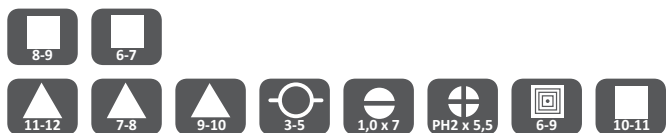

PRODUCT FEATURES

Multifunctional key for most popular locks used in electric cabinets, AC and ventilation boxes, water and sewer, gas, and other electric and infrastructure cabinets. The key has two parts in the form of a cross held together with a strong magnet. The set includes a two-sided bit fixed to the key with a steel wire.